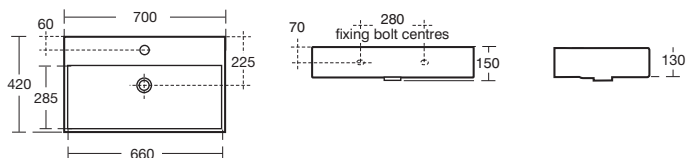

Strada 60cm basin

K077801 One tap hole, with overflow, wall mounted only or wall mounted on furniture or a worktop