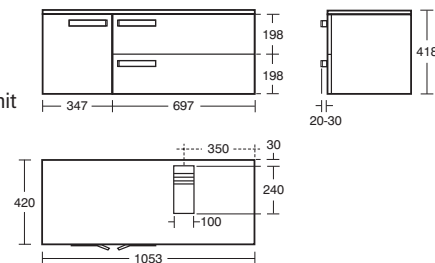

Strada basin storage unit 1400mm

Wall mounted basin storage unit, two 700mm drawers, units with soft closing, 1400 worktop included, space saving basin waste* recommended

K2460 Basin cut right