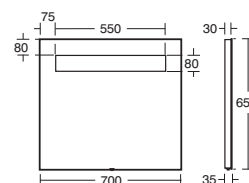

drawing shows 700 x 650 mirror

The Strada Guarantee

Our confidence in the quality and reliability of Ideal Standard Strada products enables us to guarantee all ceramic ware for a lifetime from date of purchase. Strada bathroom furniture is guaranteed for 5 years from date of purchase. The guarantee does not cover general wear and tear. Our guarantee is offered on all products that have been used in the manner for which they were intended, and does not apply to any products that have been misused or abused in any way. Products must be installed and cared for in line with our fixing instructions and local water byelaws. The guarantee covers products in domestic use by the consumer and not commercial or business use. In the unlikely event the product fails within the guarantee period, we offer a free replacement or replacement part (or nearest equivalent). Liability is limited to individual products and does not cover consequential loss or damage on installations. When your bathroom has been satisfactorily installed and is working well, please ensure you register your guarantee. The guarantee is transferable – it applies to the product not the purchaser provided guarantee registration details are passed on to the new owner. You can register for guarantees on a bathroom bought on your behalf by a plumber or builder. Applies to UK and Republic of Ireland only. This guarantee does not affect your statutory rights.

Ideal Standard pursues a policy of continuing improvement in design and performance of its products. The right is therefore reserved to vary specifications without notice. Colour reproduction is as accurate as possible within the limitations of the printing process.

A division of Ideal Standard (UK) Ltd. P1584 04/11

[Important installation information](#)

A key element in the performance of a bathroom is the quality of the installation. We recommend you use a plumber from a registered association and consult him (or her) right from the start. Your local Ideal Standard stockist may offer a plumbing service or, if not, will be able to recommend a qualified plumber.