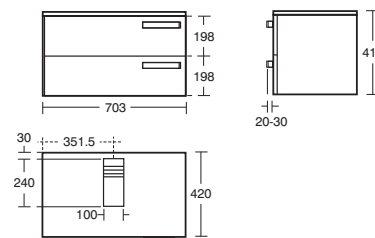

drawing shows K2453

Strada basin storage unit 1050mm

Wall mounted, two drawers unit with soft closing, + 1 door unit right
1050mm worktop included, space saving basin waste* recommended

K2458 Basin cut left