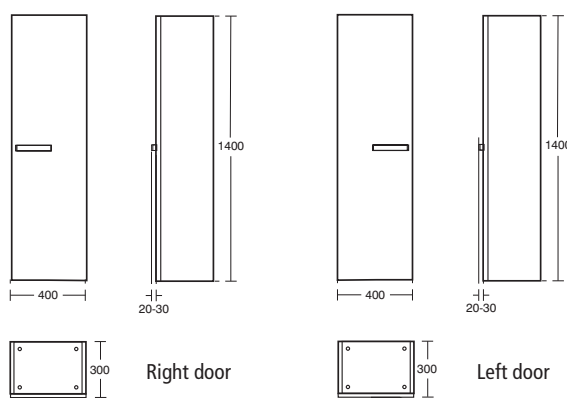

K2464 Left door

Strada Tall unit 400mm

Wall mounted, one soft closing door

K2465 Right door

K2466 Left door

Strada mirror

With light

K2477BH 700 x 650