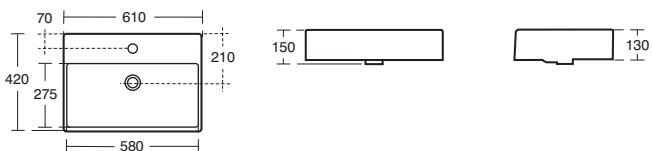

Strada

Strada 70cm basin

K07820 One tap hole, with overflow, wall mounted only or wall mounted on furniture or a worktop

Strada 60cm basin

K077801 One tap hole, with overflow, wall mounted only or wall mounted on furniture or a worktop

Strada 50cm basin

K077701 One tap hole, with overflow, wall mounted only or wall mounted on furniture or a worktop

Strada 60cm vessel basin Back side glazed

K078101 One tap hole, with overflow, freestanding on worktop only