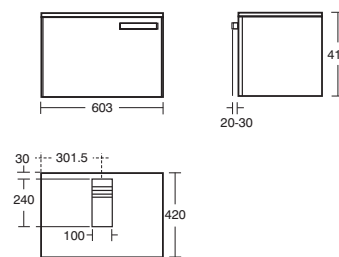

Strada furniture

Furniture carcass and fascias are manufactured from 18mm E1 MDF, all external facing surfaces have a high gloss lacquered finish in either white (WG) or dark grey (WH), internal carcass surfaces are faced with a light grey matt melamine whilst internal fascia surfaces are lacquered in line with the external finish.
Handles are in chrome plated aluminium
Dynamic hardware is of BLUM manufacture
Shelves in both cabinet and column units are of tempered glass
Mirror thickness 4mm built on a grey painted steel frame. Electrical system AC230V, 50-60Hz, in compliance with CE IP44, Protection Class II
All the semi finished parts and raw materials used in our products are environmentally friendly, in particular they have low formaldehyde content (Class E1).

Strada basin storage

Wall mounted, one drawer unit with soft closing, worktop included, space saving basin waste* recommended

K2452 500mm basin storage

K2453 600mm basin storage

Strada basin storage

Wall mounted, two drawers unit with soft closing, worktop included, space saving basin waste* recommended

K2455 700mm

Strada basin storage unit 1050mm

Wall mounted, two drawers unit with soft closing, + 1 door unit right
1050mm worktop included, space saving basin waste* recommended

K2458 Basin cut left