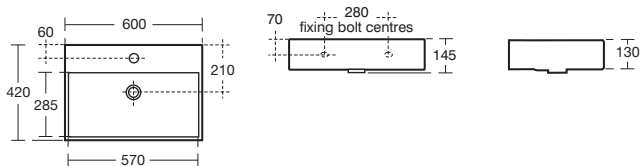

Strada 50cm basin

K077701 One tap hole, with overflow, wall mounted only or wall mounted on furniture or a worktop