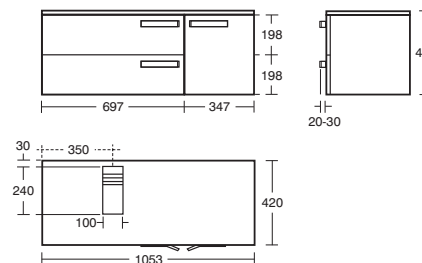

Strada furniture

Furniture carcass and fascias are manufactured from 18mm E1 MDF, all external facing surfaces have a high gloss lacquered finish in either white (WG) or dark grey (WH), internal carcass surfaces are faced with a light grey matt melamine whilst internal fascia surfaces are lacquered in line with the external finish.
Handles are in chrome plated aluminium
Dynamic hardware is of BLUM manufacture
Shelves in both cabinet and column units are of tempered glass
Mirror thickness 4mm built on a grey painted steel frame. Electrical system AC230V, 50-60Hz, in compliance with CE IP44, Protection Class II
All the semi finished parts and raw materials used in our products are environmentally friendly, in particular they have low formaldehyde content (Class E1).

Strada basin storage

Wall mounted, one drawer unit with soft closing, worktop included, space saving basin waste* recommended

K2452 500mm basin storage

K2453 600mm basin storage

Strada basin storage

Wall mounted, two drawers unit with soft closing, worktop included, space saving basin waste* recommended

K2455 700mm

Strada basin storage unit 1050mm

Wall mounted, two drawers unit with soft closing, + 1 door unit right
1050mm worktop included, space saving basin waste* recommended

K2458 Basin cut left