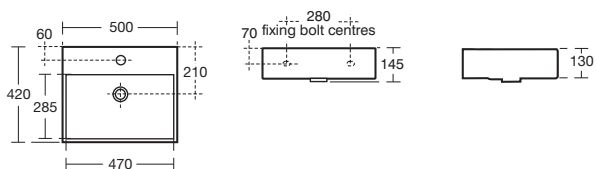

Strada 60cm vessel basin Back side glazed

K078101 One tap hole, with overflow, freestanding on worktop only