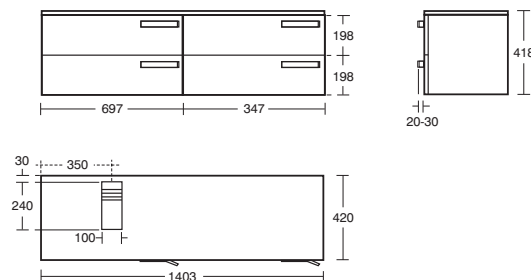

Strada wall storage

Wall mounted, two doors unit with soft closing

K2456 700mm