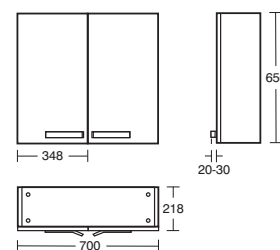

Use space saving basin waste J428467 to maximise internal storage capacity