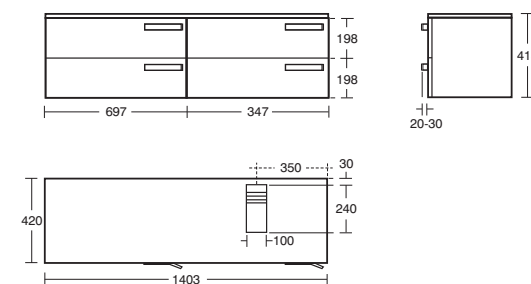

Strada basin storage unit 1400mm

Wall mounted basin storage unit, two 700mm drawers, units with soft closing, 1400 worktop included, space saving basin waste* recommended

K2461 Basin cut left