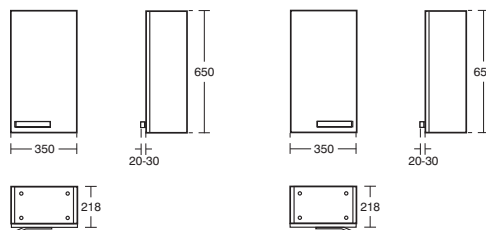

Strada Tall unit 400mm

Wall mounted, one soft closing door

K2465 Right door

K2466 Left door